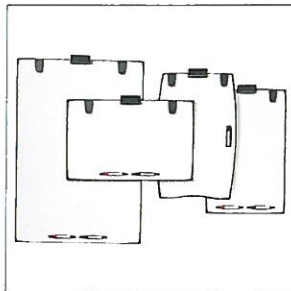

Screens can be easily configured to serve as temporary workspace dividers. They integrate with a variety of accessories to add a level of functionality and convenience.

Lightweight foam core markerboards can be hung on panels, wall rails and storage units, while magnetic markerboards are available for more permanent installations.

A variety of other accessories are available to make workspaces and multi-purpose rooms more useful and efficient.

Private screening.

The All Terrain screens connect with magnetic strips to provide privacy and functionality. Available in two sizes, screens feature three-point base for easy movement and magnetic strips for quick connections. Optional four-point bases add stability for semi-permanent applications.

Lightweight and mobile, foam core markerboards can be mounted to wall rails, panels and storage units.

Use the tool rail to store accessory items like hard bins, file folder hangers, and pencil cups. More workspace means increased productivity.

Offered in a variety of shapes and sizes, magnetic markerboards instantly mount to file cabinets, storage units or other metal surfaces.

The markerboard cart offers mobility and storage for several foam core markerboards.